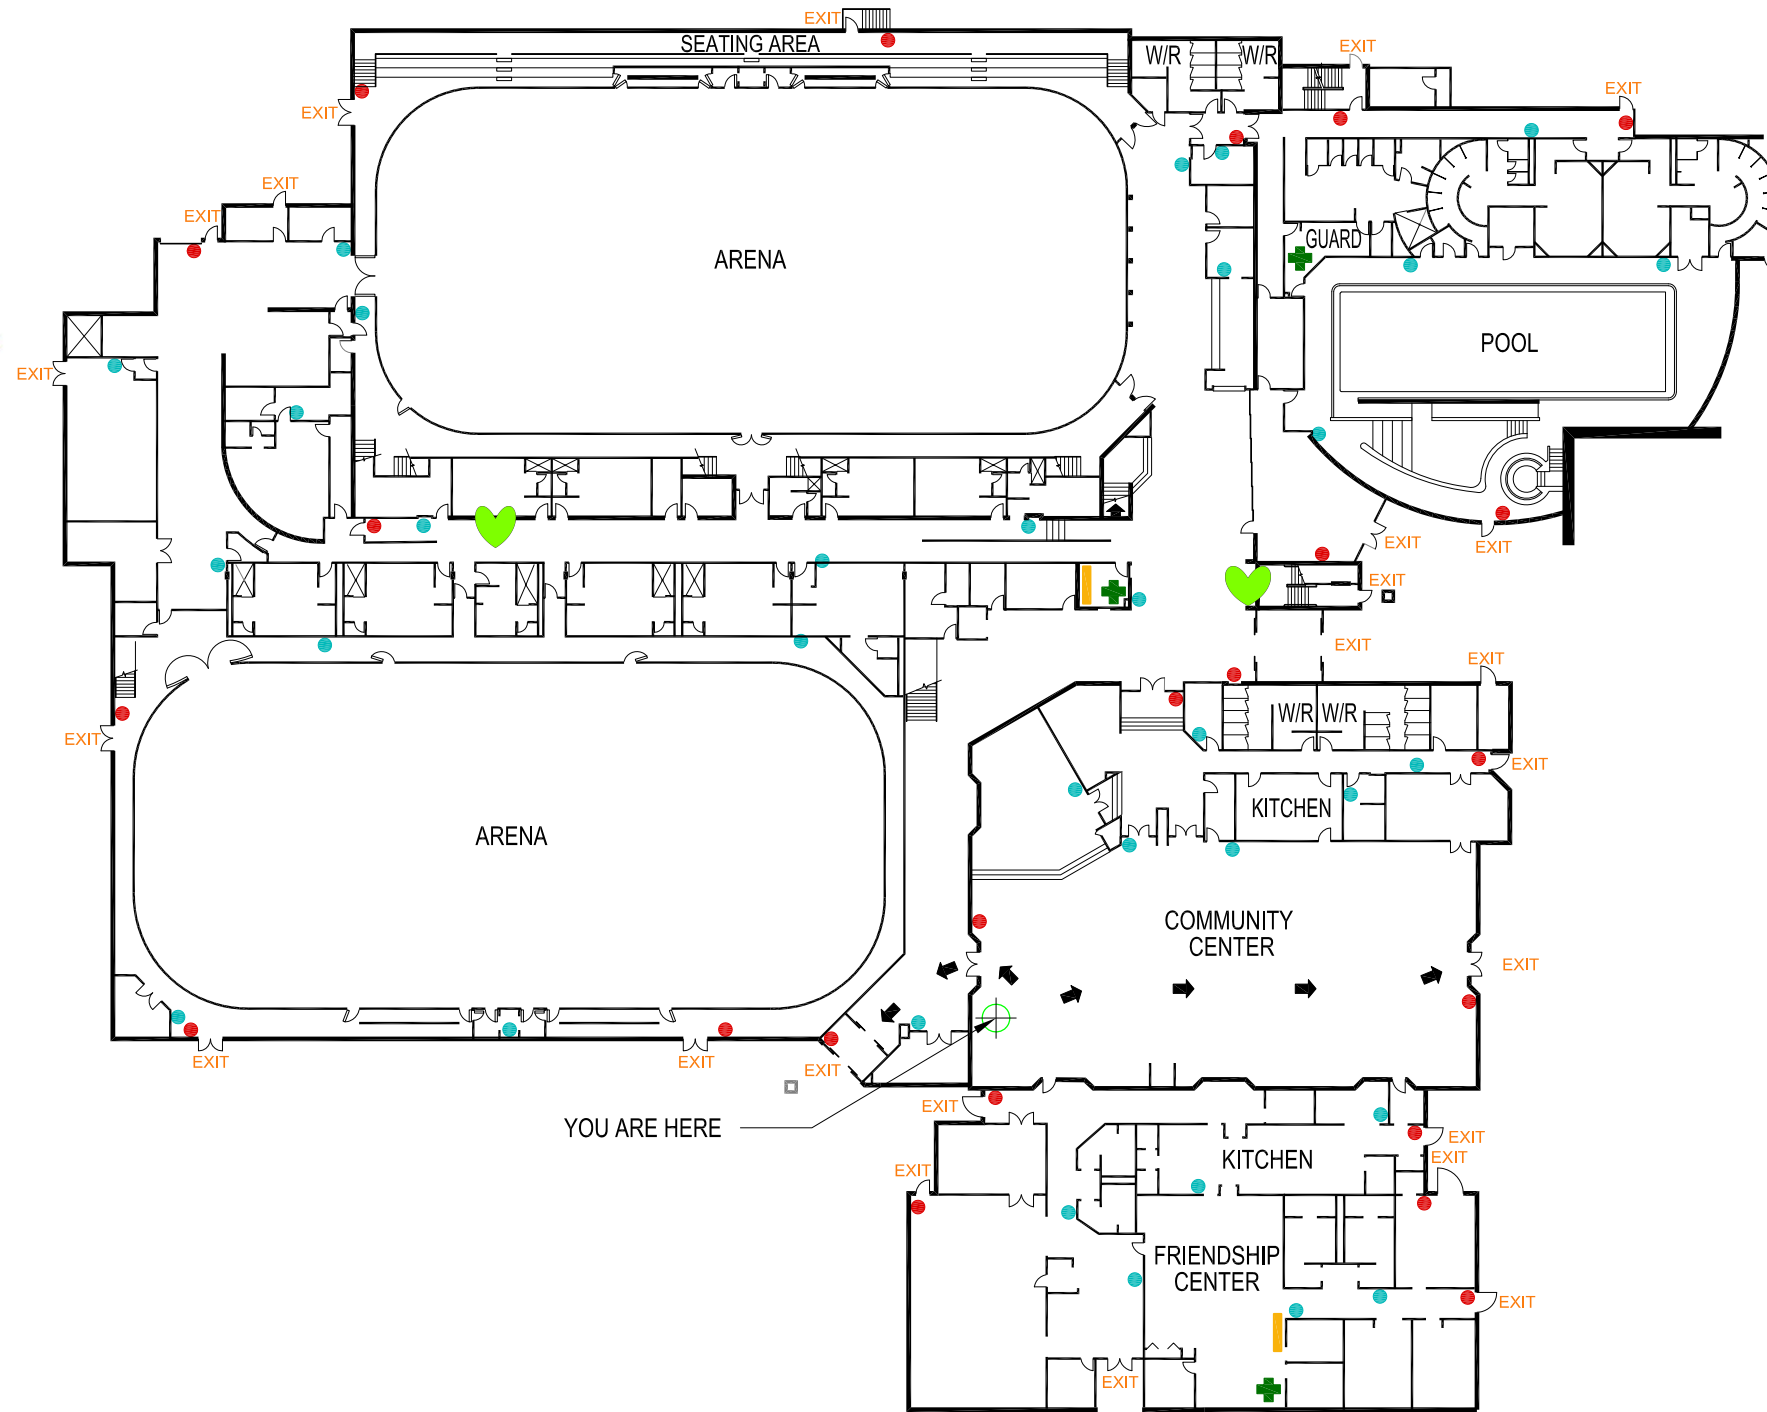

# MAIN FLOOR

Zamboni Doors Exit  
Easiest Access to Arena Floor

**LEGEND:**

- EXIT EMERGENCY EXIT
- FIRE ALARM PULL STATION
- FIRE EXTINGUISHER
- FIRST AID KIT
- EYE WASH STATION
- H & S BOARD
- ASSEMBLING POINT
- AEDS
- GAS MASK

EVACUATION PLAN

**IN CASE OF EMERGENCY  
REMAIN CALM, DON'T PANIC, CALL 911**  
LEAVE BUILDING VIA NEAREST EXIT. GO TO MEETING POINT.

ISSUE DATE: NOV. 9, 2011  
REVISION DATE: \_\_\_\_\_